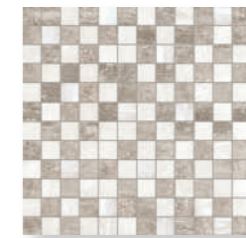

Dark Fossil
2,5x2,5 cm (1"x1")
Tappeto Mix Decoro Light
30x30 cm (12"x12")

BATTISCOPA

Dark Fossil **Beige**
7x30 cm (2³/₄"x12")

Dark Fossil **Beige**
7x60 cm (2³/₄"x24")

Dark Fossil **Beige**
30x60 cm (12"x24")

Dark Fossil Ivory
30x60 cm (12"x24")

DARK FOSSIL Ivory

Dark Fossil Ivory
30x30 cm (12"x12")

Dark Fossil Ivory
30x60 cm (12"x24")

Dark Fossil Ivory
Grip (R 11)
30x60 cm (12"x24")

MOSAICI

MONTATI SU RETE/ SHEET MOUNTED / AUF NETZ

Dark Fossil Ivory
5x5 cm (2"x2")
Mosaico
30x30 cm (12"x12")

Dark Fossil
2,5x2,5 cm (1"x1")
Tappeto Mix Decoro Light
30x30 cm (12"x12")

BATTISCOPA

Dark Fossil Ivory
7x30 cm (2³/₄"x12")

Dark Fossil Ivory
7x60 cm (2³/₄"x24")