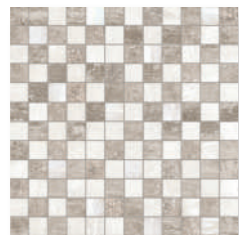

Dark Fossil **Ebony**
7x60 cm (2³/₄"x24")

Dark Fossil **Ebony**
30x60 cm (12"x24")

5x5 cm (2"x2")
Mosaico
30x30 cm (12"x12")

Industrial Chic **Ebony**
Decoro Universale
10x20 cm (4"x8")

DARK FOSSIL Beige

Dark Fossil **Beige**
30x30 cm (12"x12")

Dark Fossil **Beige**
30x60 cm (12"x24")

Dark Fossil **Beige**
Grip (R 11)
30x60 cm (12"x24")

MOSAICI

MONTATI SU RETE/ SHEET MOUNTED / AUF NETZ

Dark Fossil **Beige**
5x5 cm (2"x2")
Mosaico
30x30 cm (12"x12")

Dark Fossil
2,5x2,5 cm (1"x1")
Tappeto Mix Decoro Light
30x30 cm (12"x12")

BATTISCOPA

Dark Fossil **Beige**
7x30 cm (2³/₄"x12")

Dark Fossil **Beige**
7x60 cm (2³/₄"x24")

Dark Fossil **Beige**
30x60 cm (12"x24")